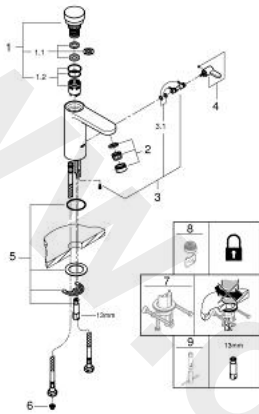

36 317 000 SELF-CLOSING BASIN MIXER WITH MIXING DEVICE AND ADJUSTABLE TEMPERATURE LIMITER

PRODUCT DESCRIPTION

- GROHE StarLight chrome finish
- 3 adjustable flow times: short - medium - long (factory setting: short), approx. 7, 15, 30 sec (pressure dependent)
- pressure range 0.5 to 6 bar
- 2 flexible hoses
- non-return valve
- dirt strainers

36 317 000 SELF-CLOSING BASIN MIXER WITH MIXING DEVICE AND ADJUSTABLE TEMPERATURE LIMITER

SPARE PARTS

- 1: Cartridge (Order-nr. 42412000)
 - 1.1: Rings (Order-nr. 4282000M)
 - 1.2: Repl. kit f. seal (Order-nr. 4271500M)
 - 2: Mousseur (Order-nr. 48159000)
 - 3: Mixer spindle (Order-nr. 42402000)
 - 3.1: Seat washer (Order-nr. 4284000M)
 - 4: Mixing lever (Order-nr. 42401000)
 - 4.1: Seat washer (Order-nr. 4284000M)
 - 5: Mounting set (Order-nr. 42400000)
 - 6: Filter (Order-nr. 4241300M)
 - 7: Rotation lock (Order-nr. 36276000)*
 - 8: Mousseur (Order-nr. 36133000)*
 - 9: Mounting wrench (Order-nr. 19017000)*
- * Optional accessories