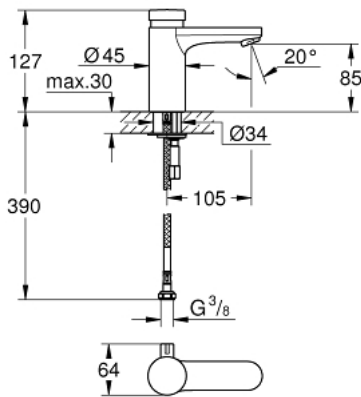

36 317 000 SELF-CLOSING BASIN MIXER WITH MIXING DEVICE AND ADJUSTABLE TEMPERATURE LIMITER

PRODUCT DESCRIPTION

- GROHE StarLight chrome finish
- 3 adjustable flow times: short - medium - long (factory setting: short), approx. 7, 15, 30 sec (pressure dependent)
- pressure range 0.5 to 6 bar
- 2 flexible hoses
- non-return valve
- dirt strainers

36 317 000 SELF-CLOSING BASIN MIXER WITH MIXING DEVICE AND ADJUSTABLE TEMPERATURE LIMITER

SPARE PARTS

- 1: Cartridge (Order-nr. 42412000)
 - 1.1: Rings (Order-nr. 4282000M)
 - 1.2: Repl. kit f. seal (Order-nr. 4271500M)
 - 2: Mousseur (Order-nr. 48159000)
 - 3: Mixer spindle (Order-nr. 42402000)
 - 3.1: Seat washer (Order-nr. 4284000M)
 - 4: Mixing lever (Order-nr. 42401000)
 - 4.1: Seat washer (Order-nr. 4284000M)
 - 5: Mounting set (Order-nr. 42400000)
 - 6: Filter (Order-nr. 4241300M)
 - 7: Rotation lock (Order-nr. 36276000)*
 - 8: Mousseur (Order-nr. 36133000)*
 - 9: Mounting wrench (Order-nr. 19017000)*
- * Optional accessories